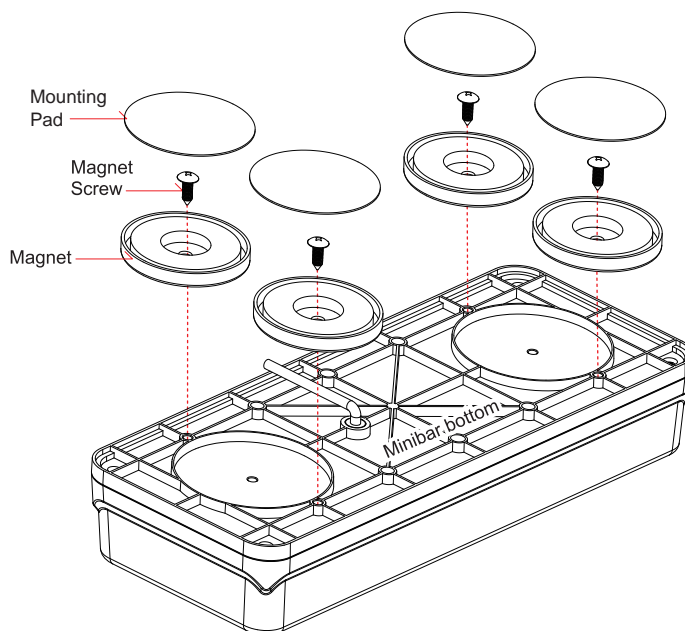

FLASH PATTERNS

Momentarily push Flash Pattern button:

- Once for next pattern
- Quickly 3 times for reset to FP#0

FP#	FLASH PATTERNS
0	Random (all)
1	Single (split)
2	Double (split)
3	Quad (split)
4	Quint (split)
5	Mega (split)
6	Ultra (split)
7	Single-Quad (split)
8	Single H/L (split)
9	Single (all)
10	Double (all)
11	Quad (all)
12	Quint (all)
13	Mega (all)
14	Ultra (all)
15	Single-Quad (all)
16	Single H/L (all)
17	Steady 2 (california)
18	Steady 4 (all)

NOTE: This unit may not be factory set at FP#0.

WARNING: Do not look directly into LEDs while in operation; may cause momentary blindness and/or eye damage.

Magnet Mount

Vacuum Magnet Mount