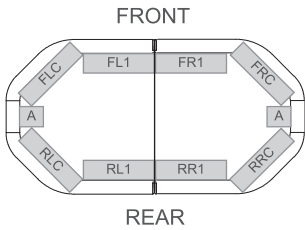

99-LTRTM00-000

Adjustable Bolt Mount Brackets

99-LTRTM01-000

Flat Surface Mount Brackets-Narrow

99-LTRTM04-000

Flat Surface Mount Brackets-Wide

99-A006M00-000

Adjustable Feet Type B

DIMENSIONS

Lengths:

99-A006M01-000

Left & Right Lighthouse Brackets Only

99-A006M02-000

Front & Rear Lighthouse Brackets Only

LAYOUT

▼ 24"

▼ 30"

▼ 43"

▼ 36"

▼ 49"

▼ 49"

▼ 54"

▼ 60"