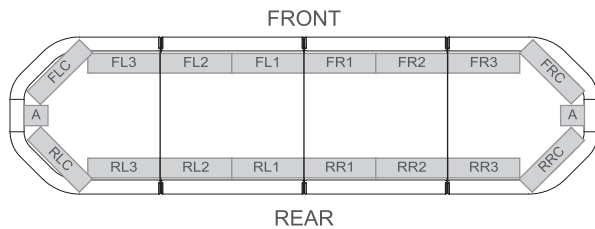

DIMENSIONS

Lengths:

99-A006M01-000

Left & Right Lighthouse Brackets Only

99-A006M02-000

Front & Rear Lighthouse Brackets Only

LAYOUT

▼ 24"

▼ 30"

▼ 43"

▼ 36"

▼ 49"

▼ 49"

▼ 54"

▼ 60"