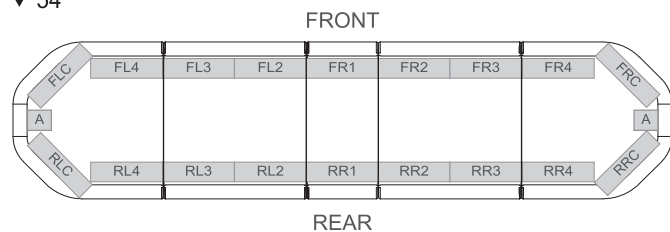

DIMENSIONS

Lengths:

99-A006M01-000

Left & Right Lighthouse Brackets Only

99-A006M02-000

Front & Rear Lighthouse Brackets Only

LAYOUT

▼ 24"

▼ 30"

▼ 43"

▼ 36"

▼ 49"

▼ 49"

▼ 54"

▼ 60"