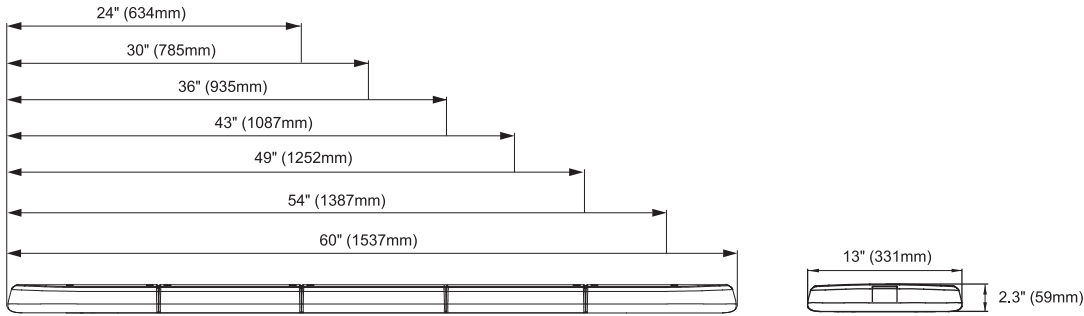

99-LTRTM00-000

Adjustable Bolt Mount Brackets

99-LTRTM01-000

Flat Surface Mount Brackets-Narrow

99-LTRTM04-000

Flat Surface Mount Brackets-Wide

99-A006M00-000

Adjustable Feet Type B

DIMENSIONS

Lengths:

99-A006M01-000

Left & Right Lighthouse Brackets Only

99-A006M02-000

Front & Rear Lighthouse Brackets Only

LAYOUT

▼ 24"