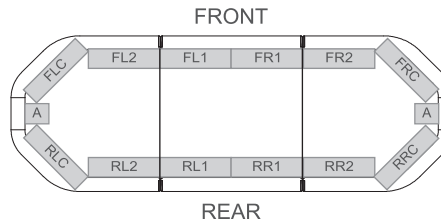

DIMENSIONS

Lengths:

99-A006M01-000

Left & Right Lighthouse Brackets Only

99-A006M02-000

Front & Rear Lighthouse Brackets Only

LAYOUT

▼ 24"

▼ 30"

▼ 43"

▼ 36"

▼ 49"

▼ 49"

▼ 54"

▼ 60"