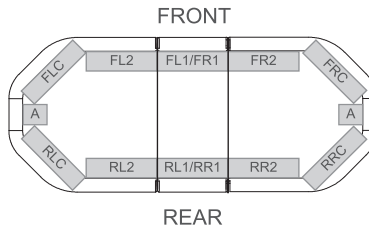

99-LTRTM00-000

Adjustable Bolt Mount Brackets

99-LTRTM01-000

Flat Surface Mount Brackets-Narrow

99-LTRTM04-000

Flat Surface Mount Brackets-Wide

99-A006M00-000

Adjustable Feet Type B

DIMENSIONS

Lengths:

99-A006M01-000

Left & Right Lighthouse Brackets Only

99-A006M02-000

Front & Rear Lighthouse Brackets Only

LAYOUT

▼ 24"

▼ 30"

▼ 43"

▼ 36"

▼ 49"

▼ 49"

▼ 54"

▼ 60"