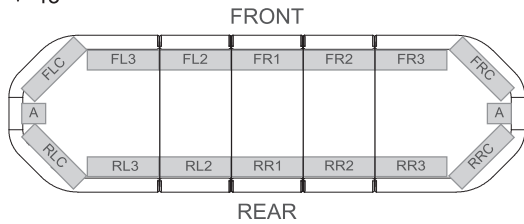

DIMENSIONS

Lengths:

99-A006M01-000

Left & Right Lighthouse Brackets Only

99-A006M02-000

Front & Rear Lighthouse Brackets Only

LAYOUT

▼ 24"

▼ 30"

▼ 43"

▼ 36"

▼ 49"

▼ 49"

▼ 54"

▼ 60"