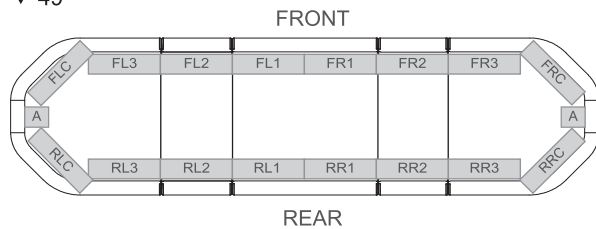

DIMENSIONS

Lengths:

99-A006M01-000

Left & Right Lighthouse Brackets Only

99-A006M02-000

Front & Rear Lighthouse Brackets Only

LAYOUT

▼ 24"

▼ 30"

▼ 43"

▼ 36"

▼ 49"

▼ 49"

▼ 54"

▼ 60"