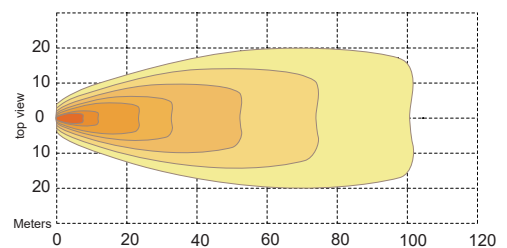

PART NO.

- **07210013** (300 Series)
- **07190018** (500 Series)

ACCESSORIES

- **99-WL0BM00-000** (Bracket Kit)

DIMENSIONS

BEAM PATTERN

500 Series

300 Series