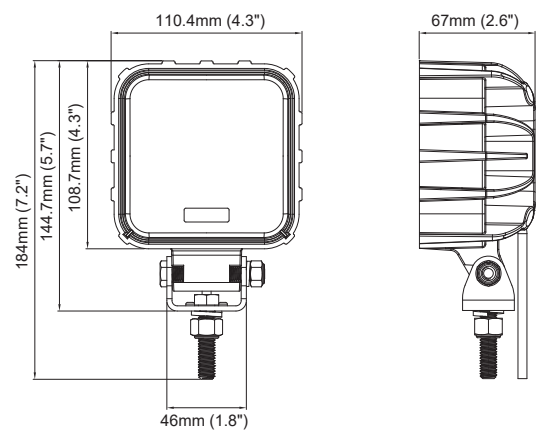

PART NO.

- **07210013** (300 Series)
- **07190018** (500 Series)

ACCESSORIES

- **99-WL0BM00-000** (Bracket Kit)

DIMENSIONS

BEAM PATTERN

500 Series

300 Series

SPECIFICATIONS

Compliance : EMC, IP67

LED Element : High-Intensity LED x 6pcs

Operates Voltage : 10-70VDC

Wires : Red-Vcc : 20AWG / 120cm
Black-GND : 20AWG / 120cm

	500 Series	300 Series
Raw Lumen	1900lm	1000lm
LED Current	1 Amps	0.7 Amps
Max. Current (Amps)	2A @12.8VDC	1.6A @12.8VDC
	0.9A @25.6VDC	0.73A @25.6VDC
Max. Power	27 Watts	22 Watts
Fuse Rating	5 Amps	3 Amps

PART NO.

- 07210020 (300 Series)
- 07190025 (500 Series)

ACCESSORIES

- 99-WL0BM00-000 (Bracket Kit)

DIMENSIONS

BEAM PATTERN

500 Series

300 Series