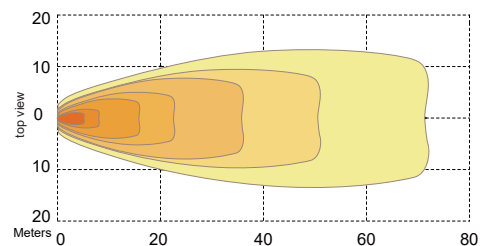

PART NO.

- **07210013** (300 Series)
- **07190018** (500 Series)

ACCESSORIES

- **99-WL0BM00-000** (Bracket Kit)

DIMENSIONS

BEAM PATTERN

500 Series

300 Series