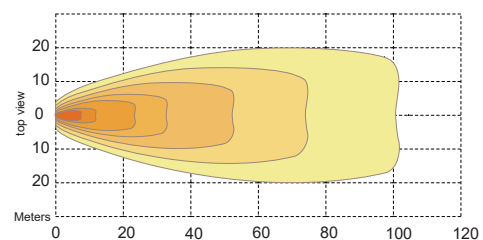

PART NO.

- 07210020 (300 Series)
- 07190025 (500 Series)

ACCESSORIES

- 99-WL0BM00-000 (Bracket Kit)

DIMENSIONS

BEAM PATTERN

500 Series

300 Series