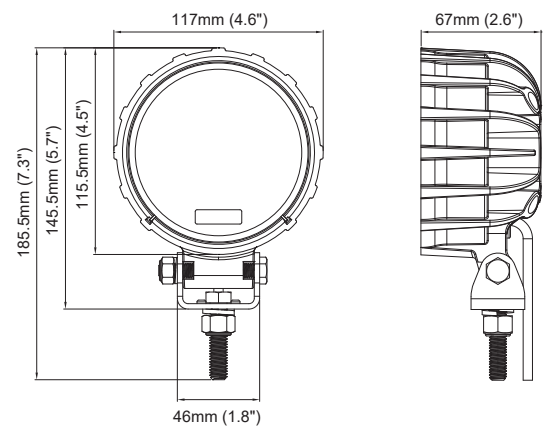

SPECIFICATIONS

Compliance : EMC, IP67

LED Element : High intensity LED x 6pcs

Operating Voltage : 10-70VDC

Wires : Red-Vcc : 20AWG / 120cm

Black-GND : 20AWG / 120cm

	500 Series	300 Series
Raw Lumen	1900lm	1000lm
LED Current	1 Amps	0.7 Amps
Max. Current (Amps)	2A @12.8VDC 0.9A @25.6VDC	1.6A @12.8VDC 0.73A @25.6VDC
Max. Power	27 Watts	22 Watts
Fuse Rating	5 Amps	3 Amps

PART NO.

- **07210013** (300 Series)
- **07190018** (500 Series)

ACCESSORIES

- **99-WL0BM00-000** (Bracket Kit)

DIMENSIONS

BEAM PATTERN

500 Series

300 Series

SPECIFICATIONS

Compliance : EMC, IP67

LED Element : High-Intensity LED x 6pcs

Operates Voltage : 10-70VDC

Wires : Red-Vcc : 20AWG / 120cm
Black-GND : 20AWG / 120cm

	500 Series	300 Series
Raw Lumen	1900lm	1000lm
LED Current	1 Amps	0.7 Amps
Max. Current (Amps)	2A @12.8VDC	1.6A @12.8VDC
	0.9A @25.6VDC	0.73A @25.6VDC
Max. Power	27 Watts	22 Watts
Fuse Rating	5 Amps	3 Amps

PART NO.

- 07210020 (300 Series)
- 07190025 (500 Series)

ACCESSORIES

- 99-WL0BM00-000 (Bracket Kit)

DIMENSIONS

BEAM PATTERN

500 Series

300 Series