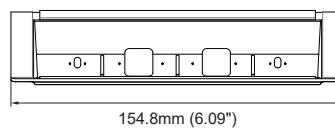

OPTIONAL ACCESSORY

Standard Windshield Shroud Kit

02180151