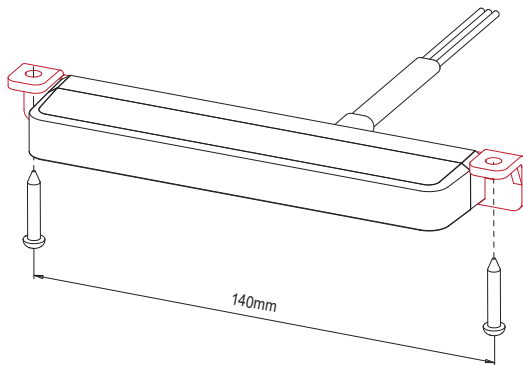

ES6

EDGE SABER

6-LED NARROW PROFILE LIGHTHEAD

FEATURES

- 0.62" (15.79mm) Narrow profile with remarkable Class 1 output in Horizontal or Vertical mount.
- Universal Multi-Angle Bracket, mounting virtually anywhere.
- Brand-new unique optical design for efficient and powerful output.
- ECE R10 EMC Compliance.
- Long life LEDs rated to 100,000 hours of operation.
- Non-volatile memory recalls last flash pattern used at power up.
- Multi-units synchronization in simultaneous or alternating flash.
- Reverse polarity protection.
- Weatherproof and vibration resistant design for internal or external use.
- Solid aluminium housing for efficient heat dissipation and maximum durability.

- 02180052 (AMBER)
- 02180069 (BLUE)
- 02180076 (RED)**
- 02180083 (WHITE)**

Note: ** ECE R10 only

INCLUDED MOUNTING BRACKETS

Universal Bracket (Multi-Angle)

L-Bracket (Front / Rear)

OPTIONAL ACCESSORY

Standard Windshield Shroud Kit