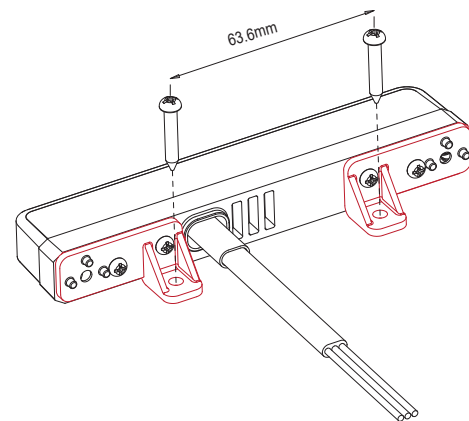

ES6

EDGE SABER

6-LED NARROW PROFILE LIGHTHEAD

FEATURES

- 0.62" (15.79mm) Narrow profile with remarkable Class 1 output in Horizontal or Vertical mount.
- Universal Multi-Angle Bracket, mounting virtually anywhere.
- Brand-new unique optical design for efficient and powerful output.
- ECE R10 EMC Compliance.
- Long life LEDs rated to 100,000 hours of operation.
- Non-volatile memory recalls last flash pattern used at power up.
- Multi-units synchronization in simultaneous or alternating flash.
- Reverse polarity protection.
- Weatherproof and vibration resistant design for internal or external use.
- Solid aluminium housing for efficient heat dissipation and maximum durability.

- 02180052 (AMBER)
- 02180069 (BLUE)
- 02180076 (RED)**
- 02180083 (WHITE)**

Note: ** ECE R10 only

INCLUDED MOUNTING BRACKETS

Universal Bracket (Multi-Angle)

L-Bracket (Front / Rear)

OPTIONAL ACCESSORY

Standard Windshield Shroud Kit