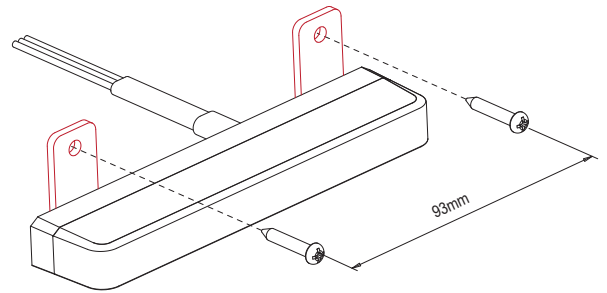

*Actual approval will base on the model ordered.
split = Left alternating Right

PART NO.

Horizontal Mount

- 02180014 (AMBER)
- 02180021 (BLUE)
- 02180038 (RED)
- 02180045 (WHITE)**
- 02180144 (GREEN)**

Vertical Mount

- 02180052 (AMBER)
- 02180069 (BLUE)
- 02180076 (RED)**
- 02180083 (WHITE)**

Note: ** ECE R10 only

INCLUDED MOUNTING BRACKETS

Universal Bracket (Multi-Angle)

L-Bracket (Front / Rear)

OPTIONAL ACCESSORY

Standard Windshield Shroud Kit