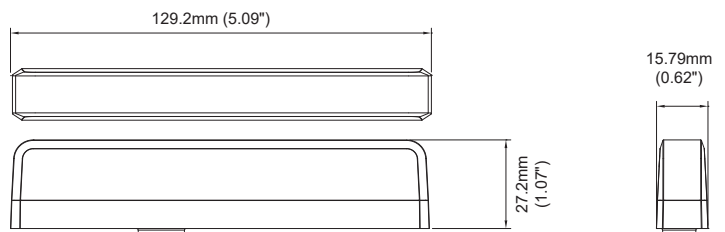

ES6

EDGE SABER

6-LED NARROW PROFILE LIGHTHEAD

FEATURES

- 0.62" (15.79mm) Narrow profile with remarkable Class 1 output in Horizontal or Vertical mount.
- Universal Multi-Angle Bracket, mounting virtually anywhere.
- Brand-new unique optical design for efficient and powerful output.
- ECE R10 EMC Compliance.
- Long life LEDs rated to 100,000 hours of operation.
- Non-volatile memory recalls last flash pattern used at power up.
- Multi-units synchronization in simultaneous or alternating flash.
- Reverse polarity protection.
- Weatherproof and vibration resistant design for internal or external use.
- Solid aluminium housing for efficient heat dissipation and maximum durability.

Max. Current: 1.14A @12VDC / 0.57A @24VDC

Average Power: 6.85 Watts (varies with flash pattern)

Max. Power: 13.7 Watts

Wires: Red-Vcc : 25cm (20AWG)
Black-GND : 25cm (20AWG)
Yellow-Sync & Functions : 25cm (20AWG)

Fuse Rating: 2A

LED Colour: Amber, Blue, Red, White, Green

DIMENSIONS

FLASH PATTERN

Flash Patterns			
1	Double	[R65]*	13 Single H/L (split)
2	Single	[2Hz]	14 Single [SAE/CA13]
3	Triple	[2Hz]	15 Double [SAE]
4	Quad	[2Hz]	16 Quad [SAE]
5	Random		17 Quint [SAE]
6	Single	(split)	18 Mega
7	Double	(split)	19 Ultra [SAE]
8	Quad	(split)	20 Single-Quad
9	Quint	(split)	21 Single H/L
10	Mega	(split)	22 Steady Half
11	Ultra	(split)	23 Steady All
12	Single-Quad	(split)	

*Actual approval will base on the model ordered.
split = Left alternating Right

PART NO.

Horizontal Mount

- 02180014 (AMBER)
- 02180021 (BLUE)
- 02180038 (RED)
- 02180045 (WHITE)**
- 02180144 (GREEN)**

Vertical Mount