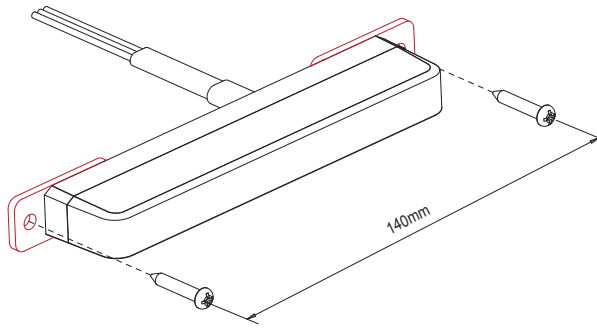

*Actual approval will base on the model ordered.
split = Left alternating Right

PART NO.

Horizontal Mount

- 02180014 (AMBER)
- 02180021 (BLUE)
- 02180038 (RED)
- 02180045 (WHITE)**
- 02180144 (GREEN)**

Vertical Mount

- 02180052 (AMBER)
- 02180069 (BLUE)
- 02180076 (RED)**
- 02180083 (WHITE)**

Note: ** ECE R10 only

INCLUDED MOUNTING BRACKETS

Universal Bracket (Multi-Angle)

L-Bracket (Front / Rear)

OPTIONAL ACCESSORY

Standard Windshield Shroud Kit