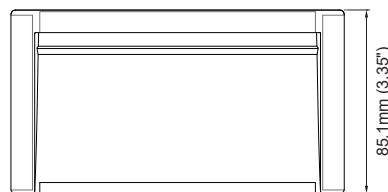

OPTIONAL ACCESSORY

Standard Windshield Shroud Kit

02180151