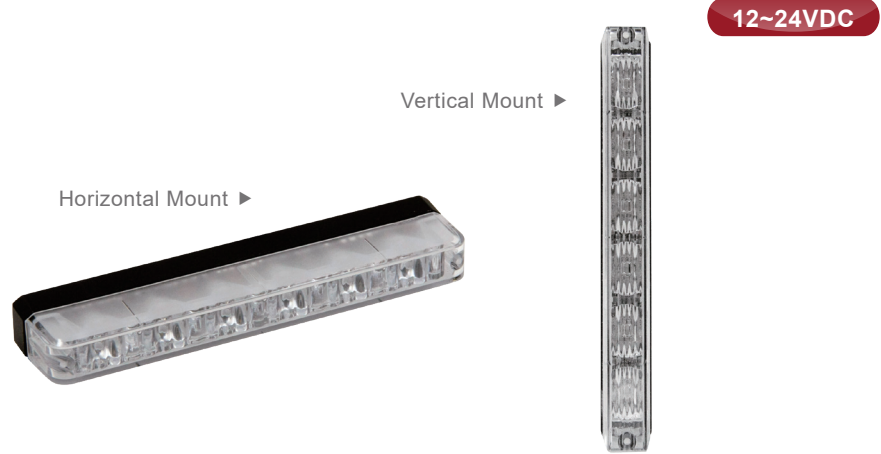

ES6

EDGE SABER

6-LED NARROW PROFILE LIGHTHEAD

FEATURES

- 0.62" (15.79mm) Narrow profile with remarkable Class 1 output in Horizontal or Vertical mount.
- Universal Multi-Angle Bracket, mounting virtually anywhere.
- Brand-new unique optical design for efficient and powerful output.
- ECE R10 EMC Compliance.
- Long life LEDs rated to 100,000 hours of operation.
- Non-volatile memory recalls last flash pattern used at power up.
- Multi-units synchronization in simultaneous or alternating flash.
- Reverse polarity protection.
- Weatherproof and vibration resistant design for internal or external use.
- Solid aluminium housing for efficient heat dissipation and maximum durability.

SPECIFICATIONS

Compliance: ECE R65 (XA1, XB1, XR1); ECE R10; SAE J595 Class1; CA Title 13; IPX8

LED Elements: High-power LED x 6pcs

No. of Warning Patterns: 23

Operating Voltage: 12~24VDC

Average Current: 0.57A @12VDC / 0.29A @24VDC
(varies with flash pattern)

Max. Current: 1.14A @12VDC / 0.57A @24VDC

Average Power: 6.85 Watts (varies with flash pattern)

Max. Power: 13.7 Watts

Wires: Red-Vcc : 25cm (20AWG)
Black-GND : 25cm (20AWG)
Yellow-Sync & Functions : 25cm (20AWG)