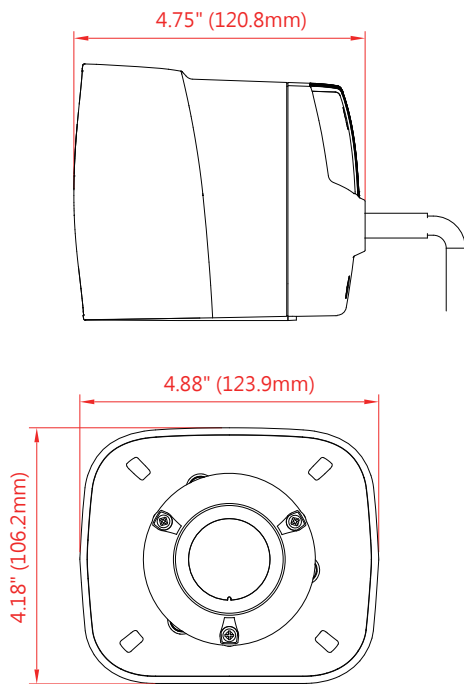

DIMENSIONS

SAS32R-MS Speaker Siren (Master / Slave Unit)