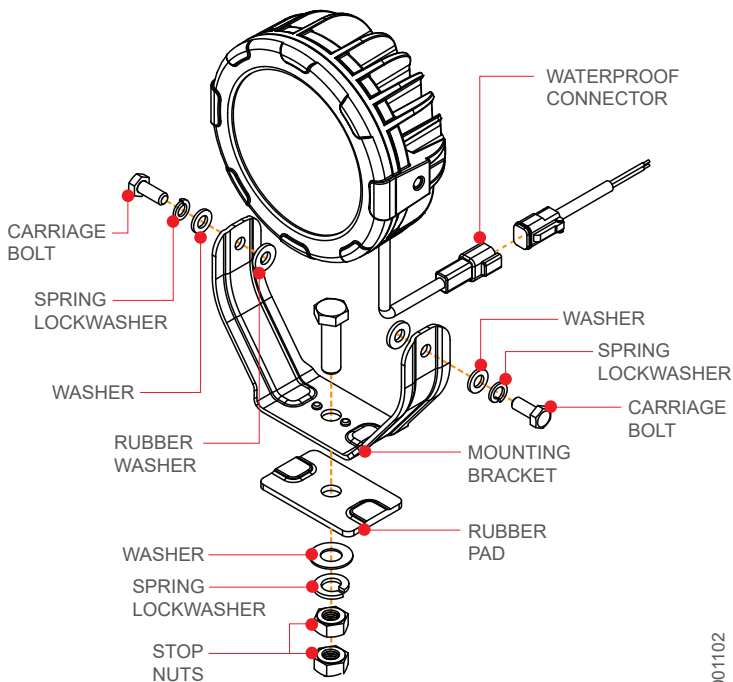

WORK LAMP Manual

OPERATION

RED wire: To + VDC

BLACK wire: To Chassis Ground (-)

INSTALLATION

WORK LAMP Manual

OPERATION

RED wire: To + VDC

BLACK wire: To Chassis Ground (-)

INSTALLATION