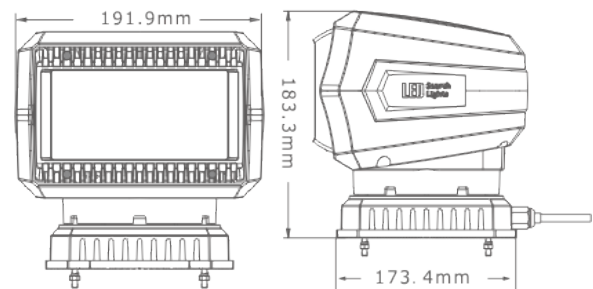

**Power:** 48W

**Cable Length:**

**4-Bolt Mount (Wireless Control)** - 285cm

**4-Bolt Mount (Wired Control)** - 450cm

**Magnetic Mount (Wireless Control)** - 280cm with Cigar Plug

**Fuse Rating:** 5A

**Storage Temp.:** -40°C to +75°C

### DIMENSIONS